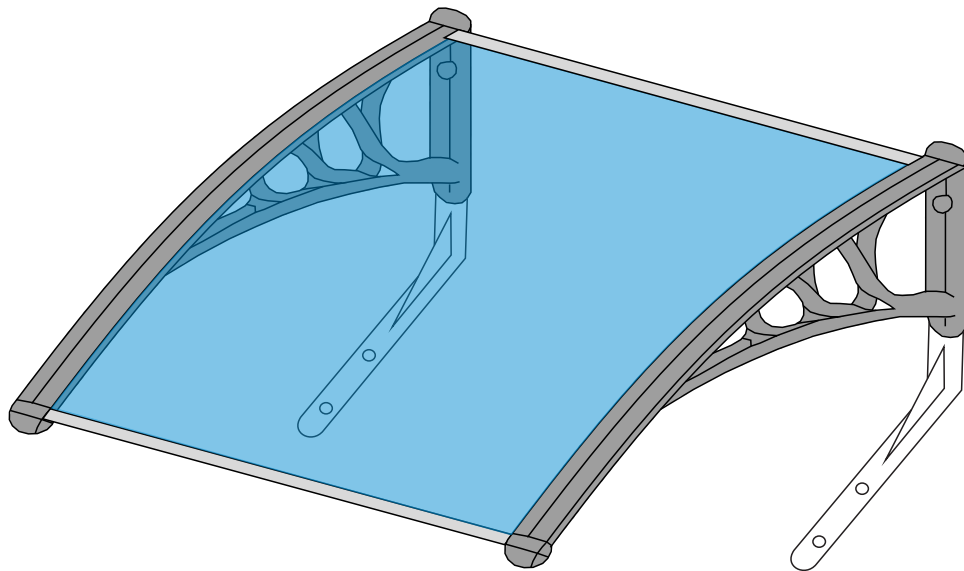

Assembly Instruction

- Auto-Mow - Robot Mower Garage 1

A	1x	Roof	
B	2x	Sides	
C	1x	Edge protection (Self-cutting)	
D	1x	Front Profile	
E	1x	Rear Profile	
F	2x	Foot	
G	4x	Screws	
H	2x	Screws (M12 x 30mm)	
I	4x	Ground nail	
J	2x	Screws (M12 x 25mm)	