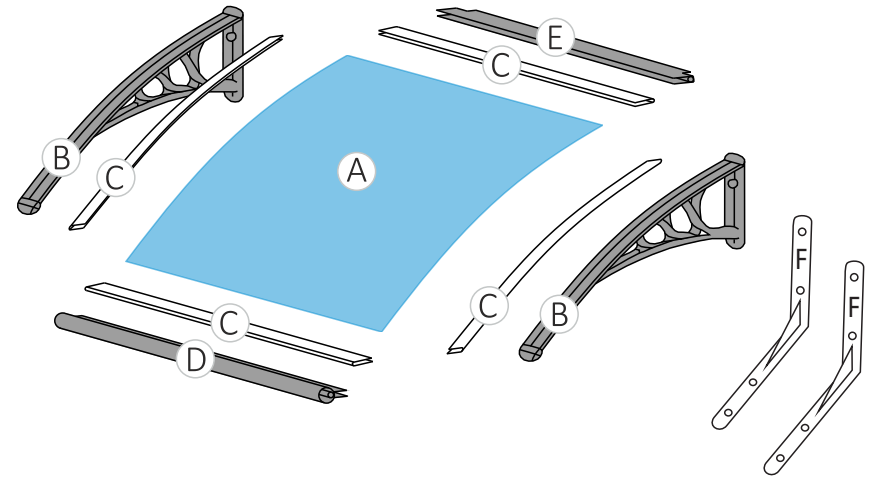

Assembly Instruction

- Auto-Mow - Robot Mower Garage 1

A	1x	Roof	
B	2x	Sides	
C	1x	Edge protection (Self-cutting)	
D	1x	Front Profile	
E	1x	Rear Profile	
F	2x	Foot	
G	4x	Screws	
H	2x	Screws (M12 x 30mm)	
I	4x	Ground nail	
J	2x	Screws (M12 x 25mm)	

1

2

3

4